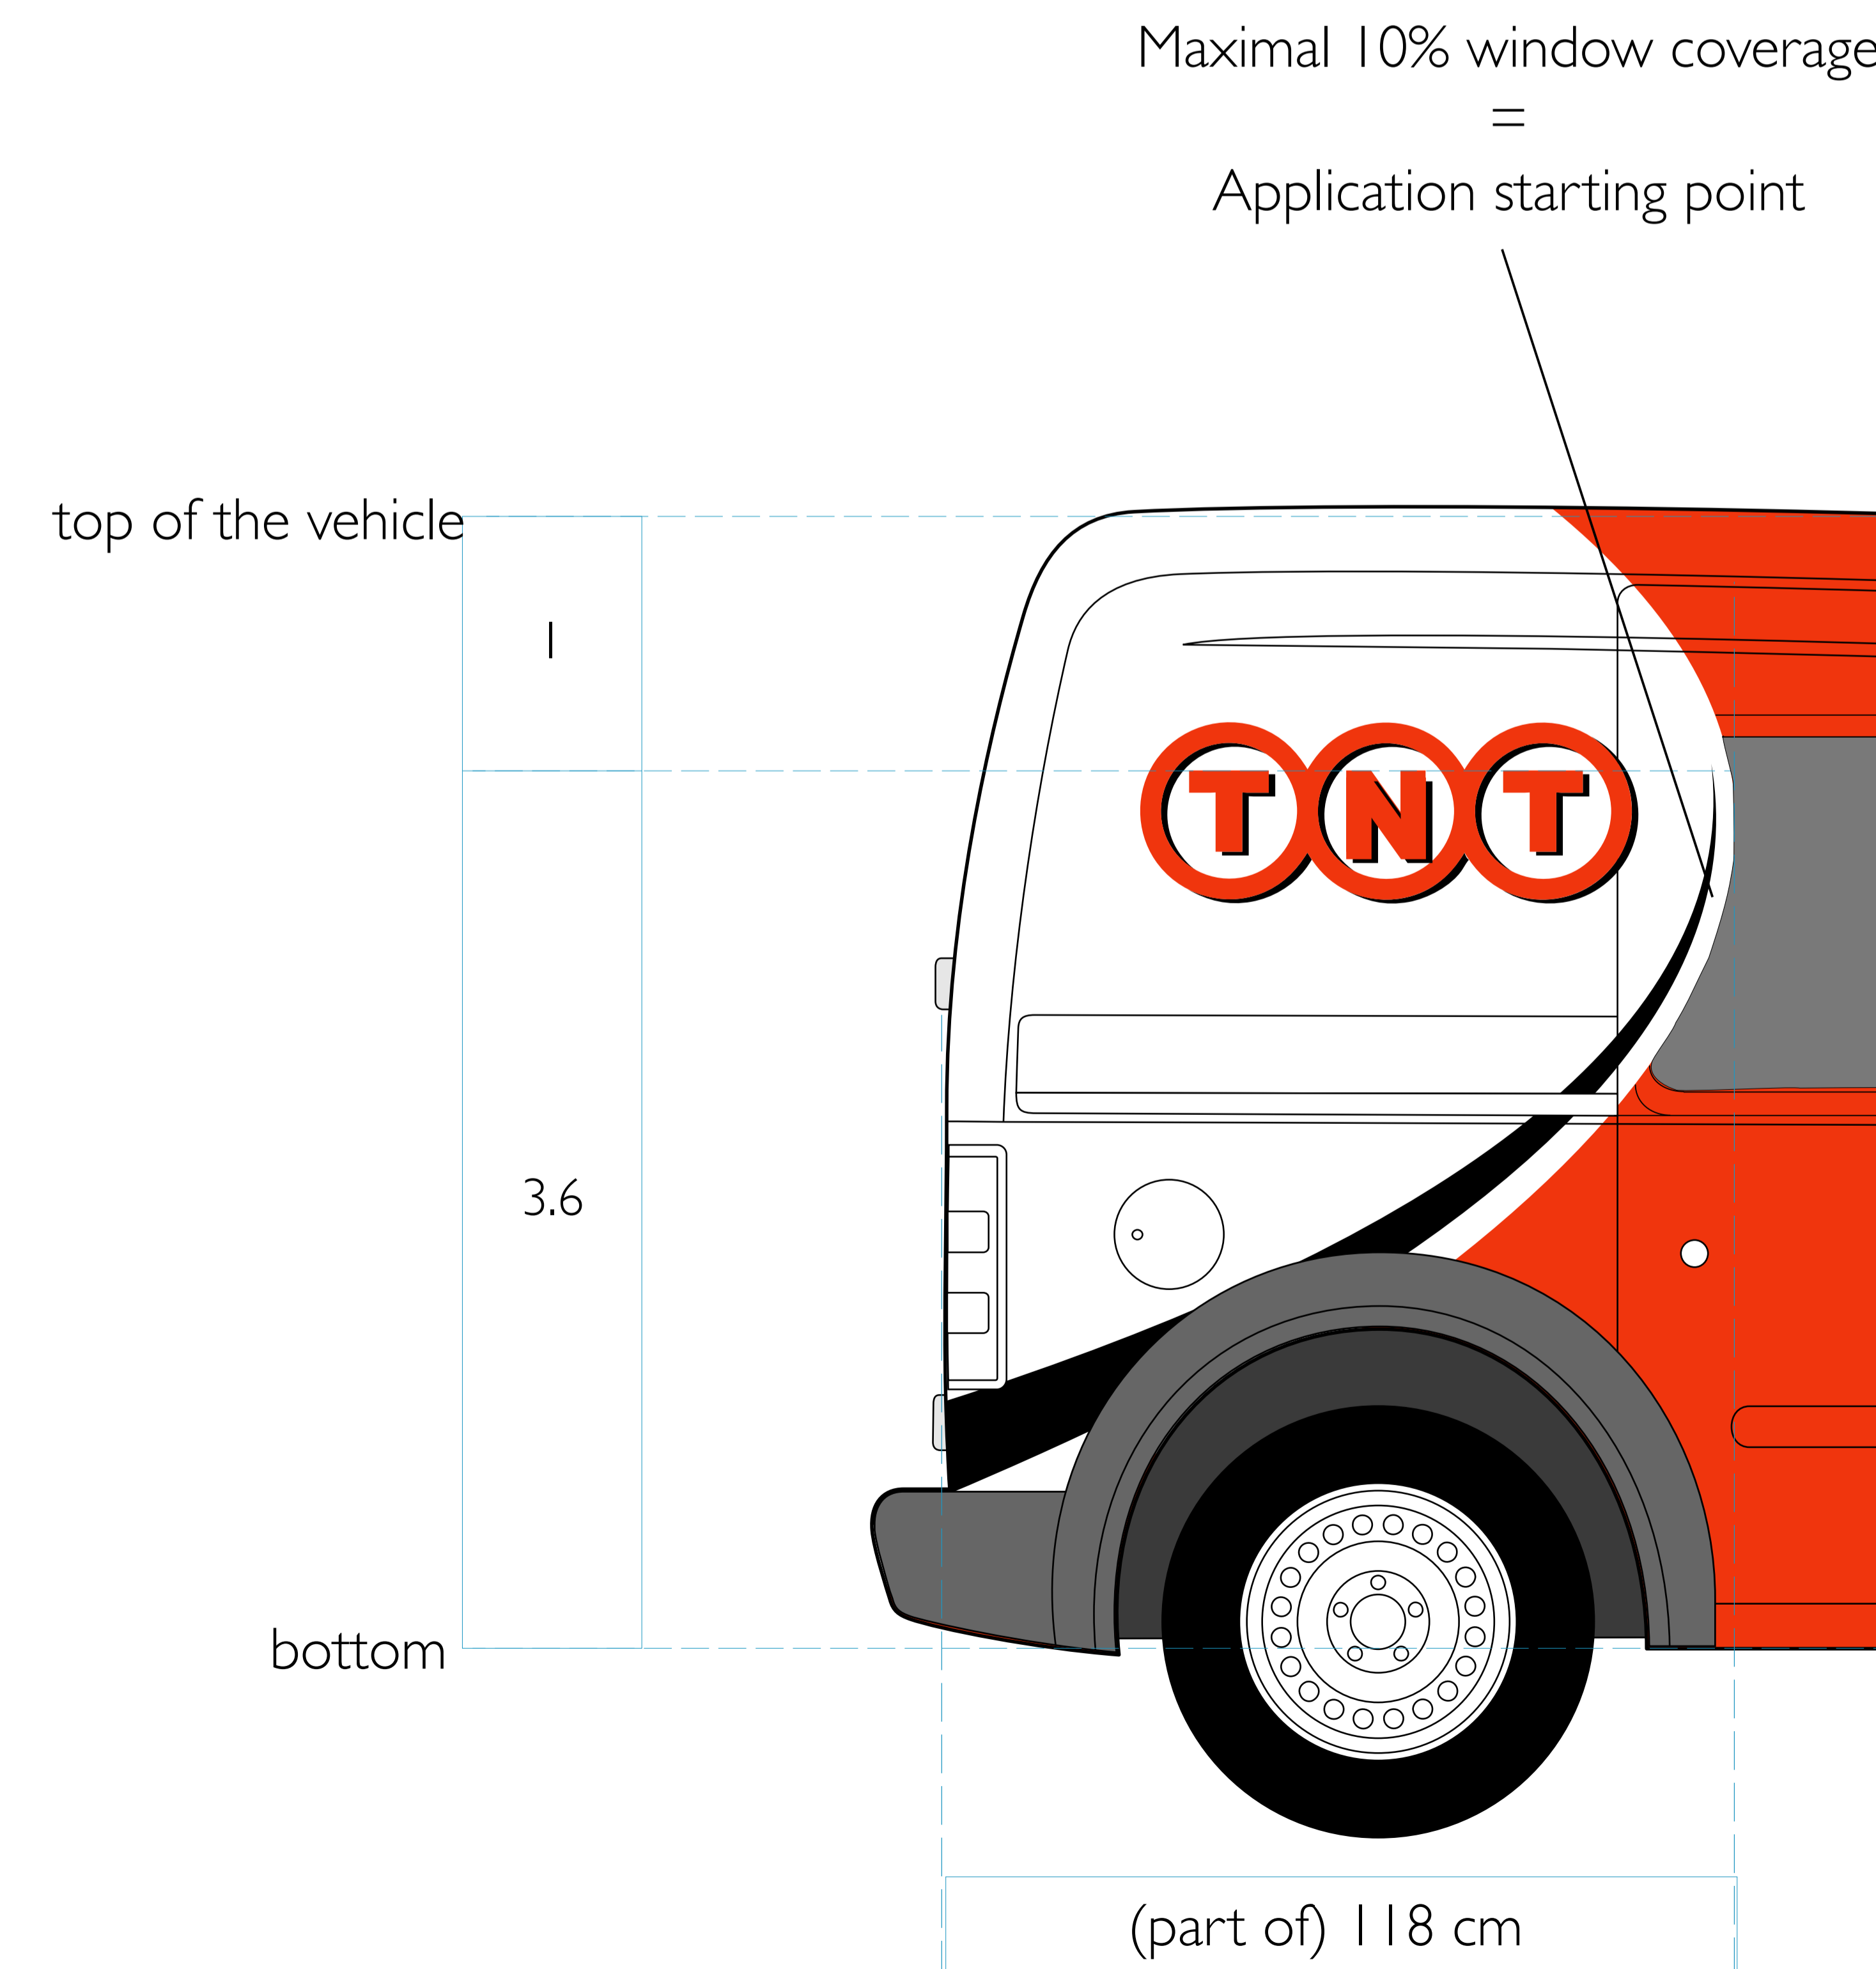

Cars

application instructions
side decals

Examples:

- Ford Connect
- Renault Kangoo
- VW Caddy
- Citroën Berlingo
- Peugeot Partner

Date: _____

Approval: _____

For questions call
the TNT-helpdesk

Vehicle without glass
on the right side of
the vehicle
(both sides are
mirrored)

Vehicle with
glass on the right
side of the vehicle
(both sides are
mirrored)