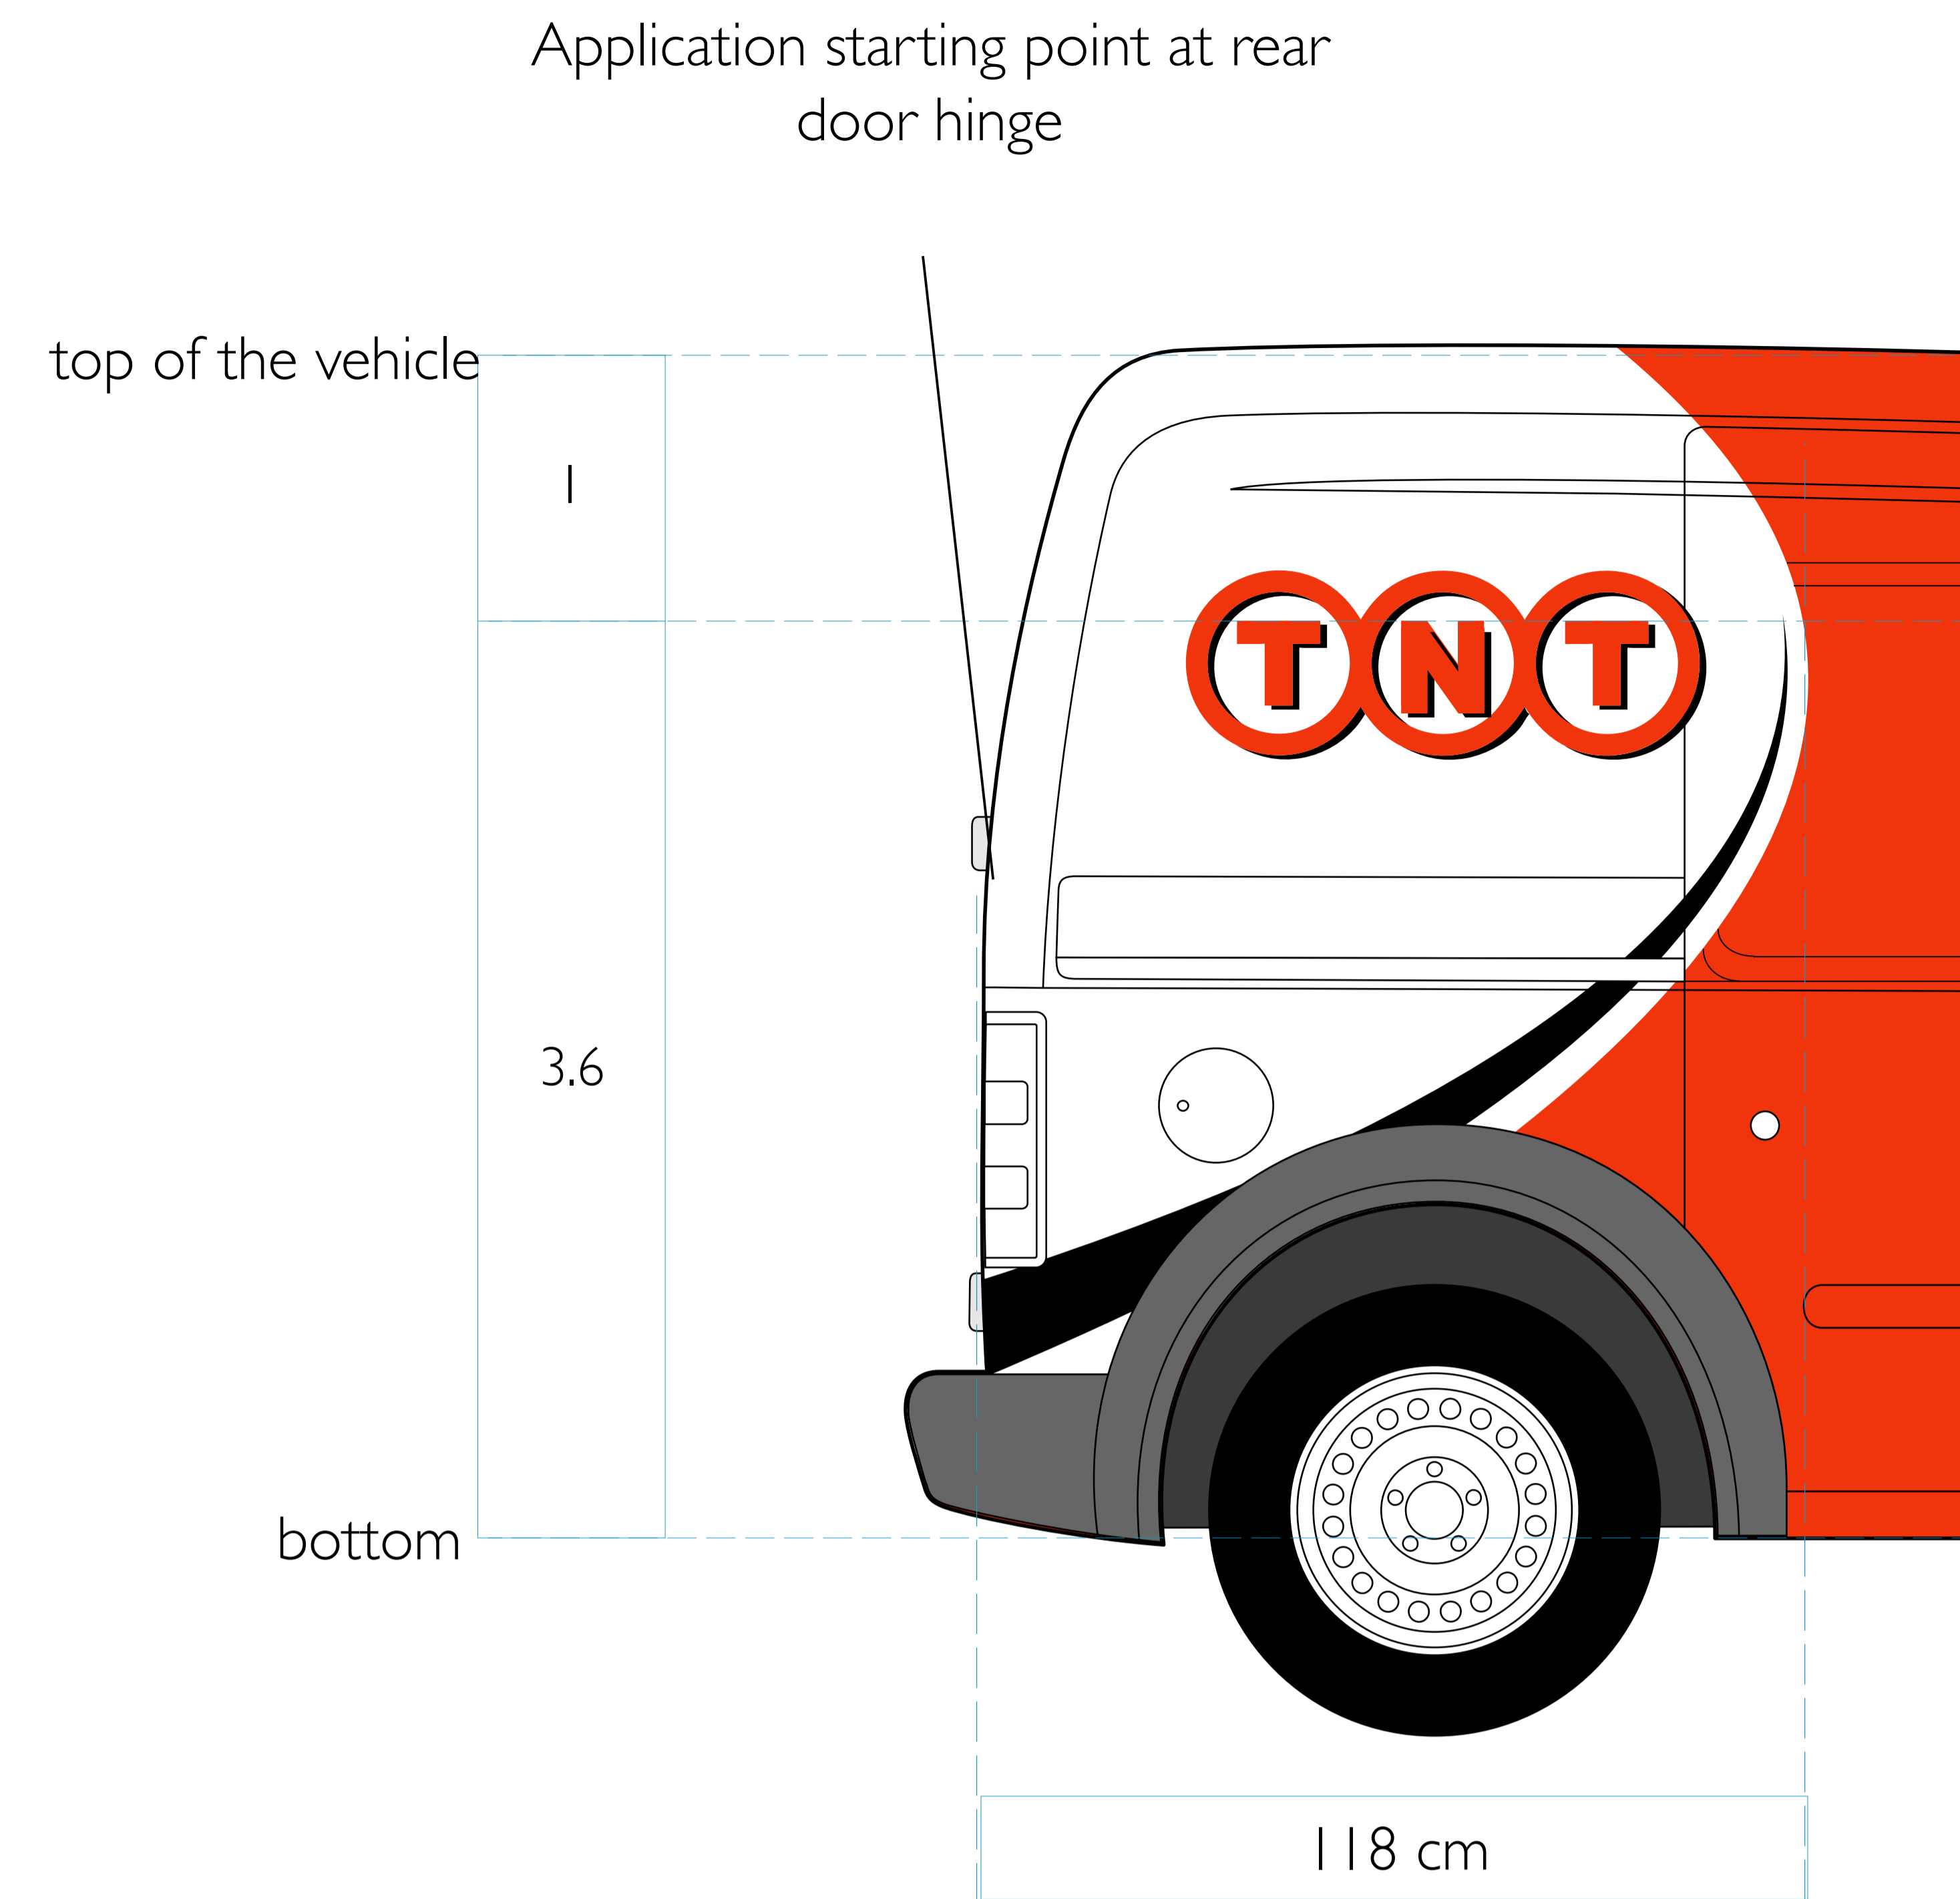

Cars

application instructions
side decals

Examples:

- Ford Connect
- Renault Kangoo
- VW Caddy
- Citroën Berlingo
- Peugeot Partner

Date: _____

Approval: _____

For questions call
the TNT-helpdesk

Vehicle without glass
on the right side of
the vehicle
(both sides are
mirrored)

Vehicle with
glass on the right
side of the vehicle
(both sides are
mirrored)