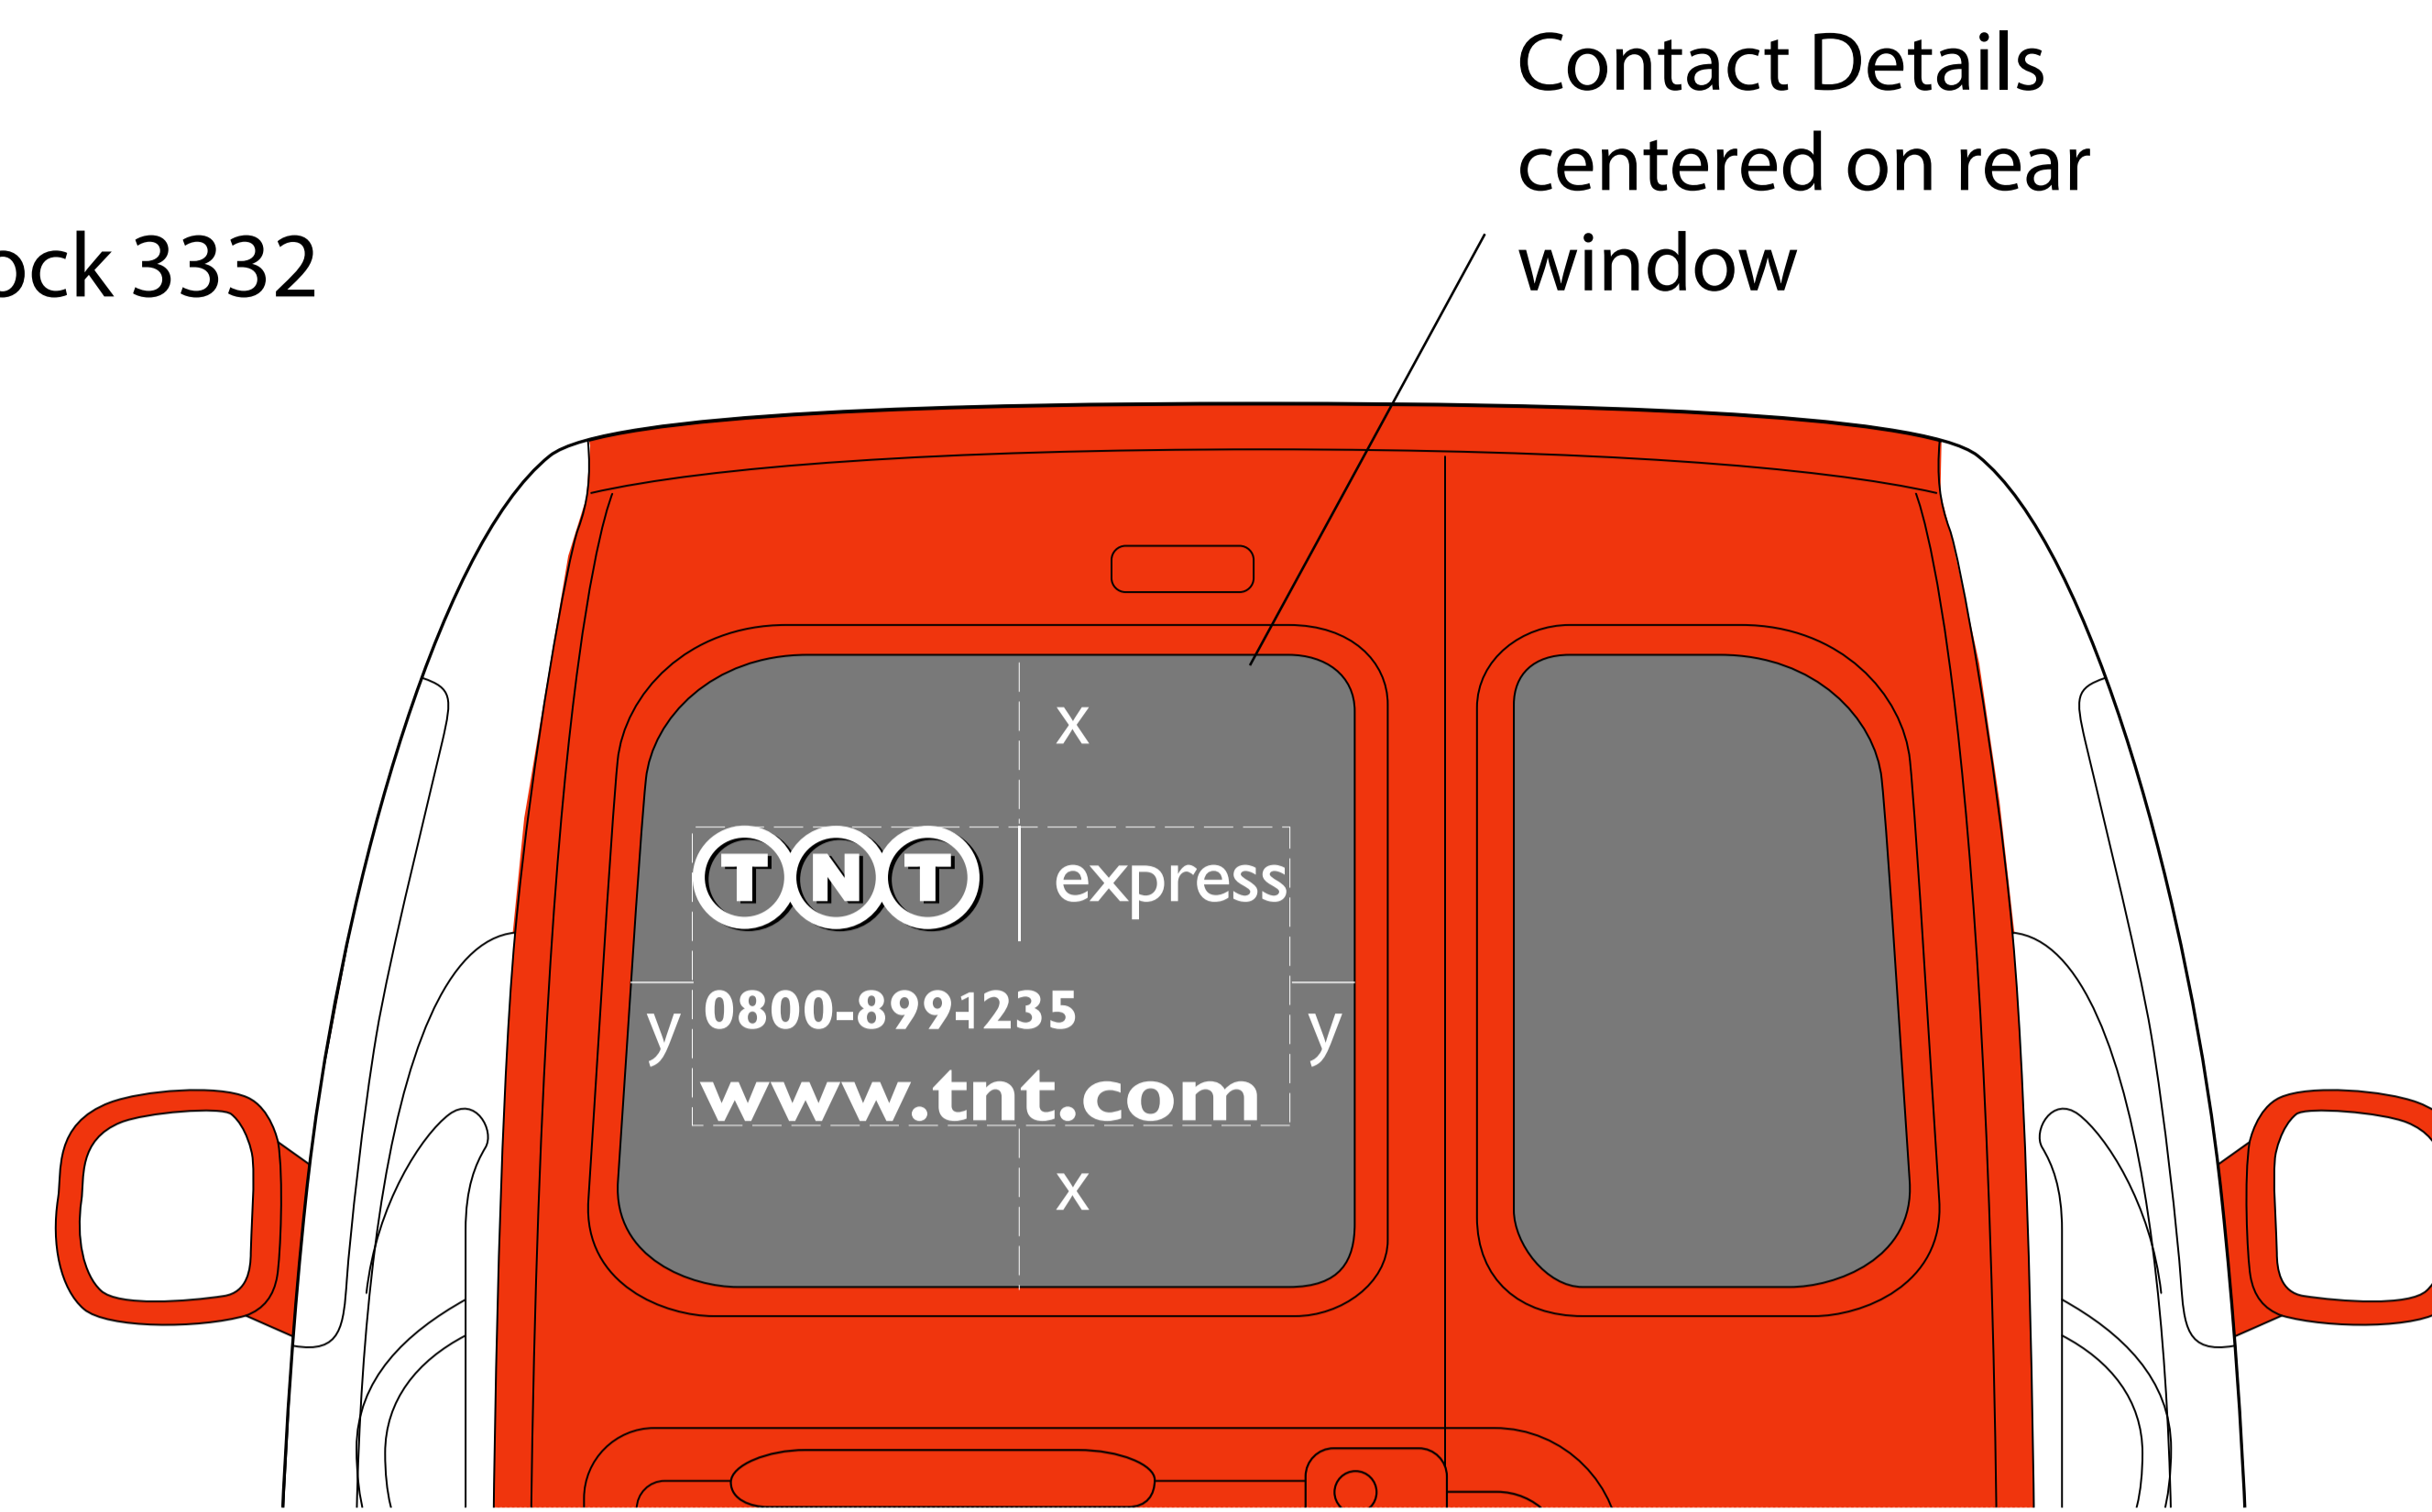

### Examples:

Ford Connect  
Renault Kangoo  
VW Caddy  
Citroën Berlingo  
Peugeot Partner

Date:

Approval:

For questions call  
the TNT-helpdesk

Textblock 3332

Contact Details  
centered on rear  
window

Margin 0-5 cm