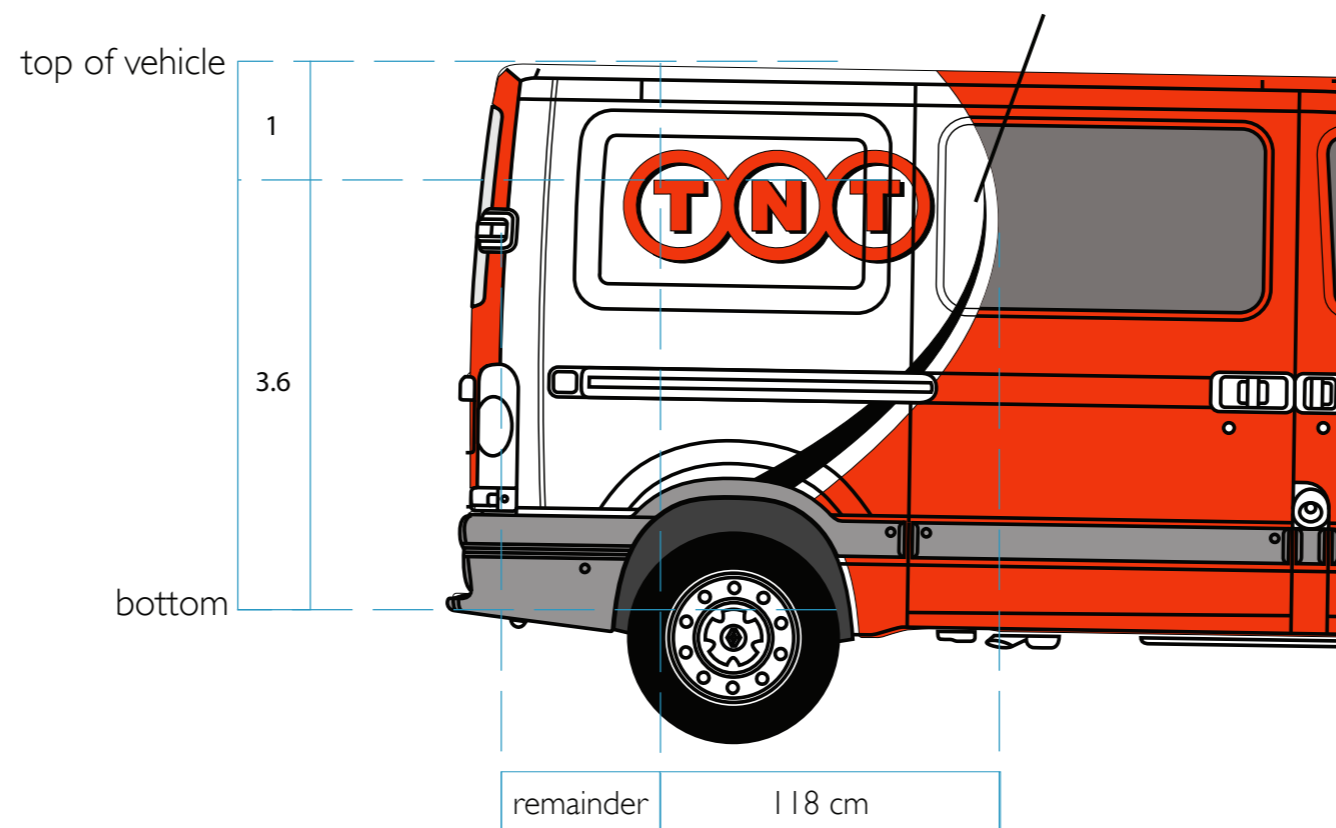

Vans

application instructions
side decals

Examples:

- Ford Transit
- Renault Master
- VW T5
- Citroën Jumper
- Peugeot Boxer

Date:

Approval:

For questions call
the TNT-helpdesk

Vehicle without
glass on the right
side of the vehicle
(both sides are
mirrored)

Maximal 10% window coverage
=
Application starting point

Vehicle with glass
on the right side of
the vehicle
(both sides are
mirrored)