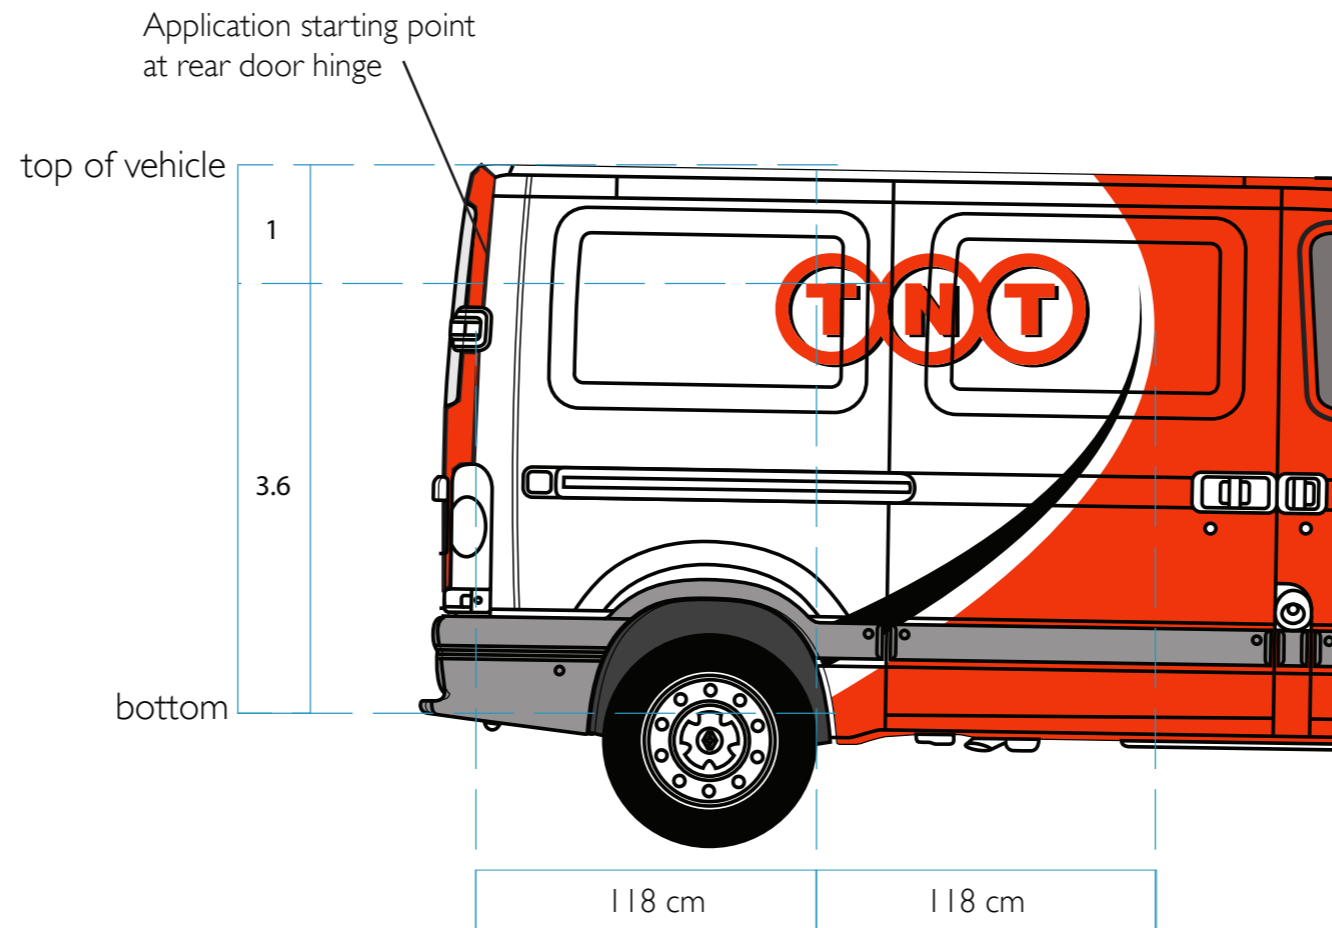

Vans

application instructions
side decals

Examples:

- Ford Transit
- Renault Master
- VW T5
- Citroën Jumper
- Peugeot Boxer

Date:

Approval:

For questions call
the TNT-helpdesk

Vehicle without
glass on the right
side of the vehicle
(both sides are
mirrored)

Maximal 10% window coverage
=
Application starting point

Vehicle with glass
on the right side of
the vehicle
(both sides are
mirrored)